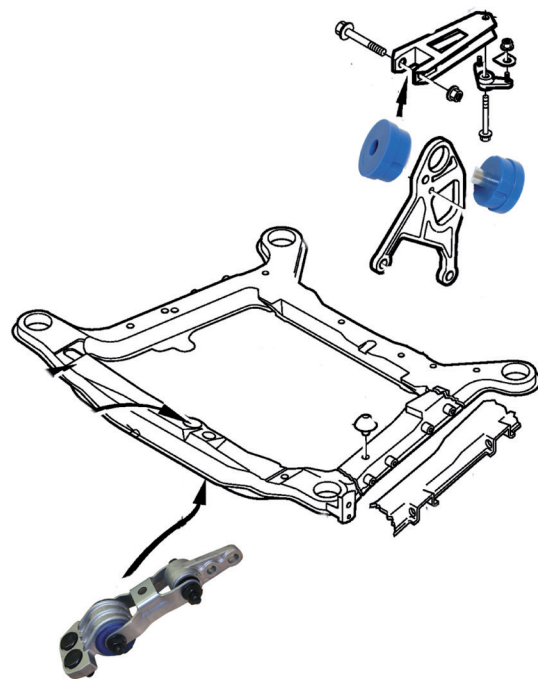

Urethane Bushings

Model	Type/Engine	Year	Oe Ref	Art No	
200,700 900	Sway bar bushing Front. 1 piece. Can replace 61430004.		1205991	61340086PU	
					
240	Bushing kit for Torque rod. Rear. Can replace 65430038.		1273622	65430038PU	
					

Urethane Bushings

Model	Type/Engine	Year	Oe Ref	Art No	
740,940	Bushing kit for Control arm. Front. Can replace 61430052.		6819057 (1229297)	61430052PU	

850 S/V70 V70XC C70	Bushing kit for control arm. Front. 4 pieces. Can replace 61431631.	1992-97 1997-00 1998-00 1998-05	271631	61431631PU	
------------------------------	---	--	--------	------------	---

Urethane Bushings Volvo

Model	Type/Engine		Year	Oe Ref	Art No	
850 C/S/V70	Bushing kit for motor mount. Upper. 1 piece. Can replace 61430106.			9434263 (9434288)	61430106PU	
850 C/S/V70 S60, S80 XC70 XC90	Engine mount torque rod bushing for 62431042PU. 1 piece.				62431402PU	
850 C/S/V70 S60, S80 XC70 XC90	Engine mount torque rod with P/U bushing. Front. Left. Can replace 62431042.			9141042	62431042PU	
850 C/S/V70 V70XC S60, S80 V70 XC70 XC90	Reinforced polyurethane bushing, subframe corner, 4 pcs/engine	L&R Front	1992-97	3507923	61430104PU	

Urethane Bushings						
Model	Type/Engine	Year	Oe Ref	Art No		
S/V40	Bushing for control arm. Left & Right. Can replace 61430240. 2 pieces.	Front	1996-04	30818467	61430240PU	
						
V70 XC70 S60 S80	Cross member bracket. Left & Right. Upper. 5 & 6 cyl. Can replace 62433967. 2 pieces.	Rear	2000-08 2001-07 2001-09 1999-06	9203967 (9203968) (8666204) (8666205)	62433967PU	
V70 S60 V70XC/ XC70	Engine mount bushing kit for engine rod. Upper. V70 FC1; CH -220075 V70 FC2; CH -216575 S60 CH -143713 V70XC CH -65533. 1 piece.		2000-08 2001-09 2001-07	8666203	62436203PU	
						