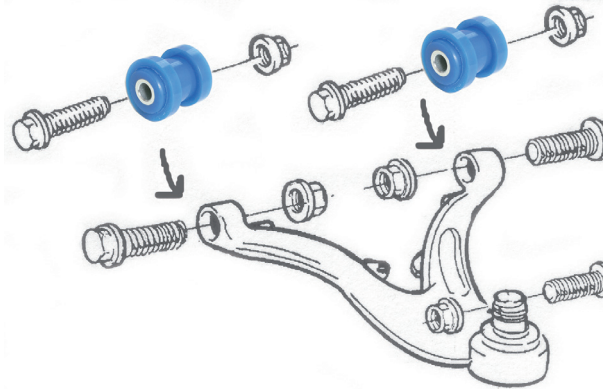

Urethane Bushings

Model	Type/Engine	Year	Oe Ref	Art No	
200,700 900	Sway bar bushing Front. 1 piece. Can replace 61430004.		1205991	61340086PU	
					
240	Bushing kit for Torque rod. Rear. Can replace 65430038.		1273622	65430038PU	
					

Urethane Bushings

Model	Type/Engine	Year	Oe Ref	Art No	
740,940	Bushing kit for Control arm. Front. Can replace 61430052.		6819057 (1229297)	61430052PU	

850 S/V70 V70XC C70	Bushing kit for control arm. Front. 4 pieces. Can replace 61431631.	1992-97 1997-00 1998-00 1998-05	271631	61431631PU	
------------------------------	---	--	--------	------------	---

Urethane Bushings Volvo

Model	Type/Engine		Year	Oe Ref	Art No	
850 C/S/V70	Bushing kit for motor mount. Upper. 1 piece. Can replace 61430106.			9434263 (9434288)	61430106PU	
850 C/S/V70 S60, S80 XC70 XC90	Engine mount torque rod bushing for 62431042PU. 1 piece.				62431402PU	
850 C/S/V70 S60, S80 XC70 XC90	Engine mount torque rod with P/U bushing. Front. Left. Can replace 62431042.			9141042	62431042PU	
850 C/S/V70 V70XC S60, S80 V70 XC70 XC90	Reinforced polyurethane bushing, subframe corner, 4 pcs/engine	L&R Front	1992-97	3507923	61430104PU	

Urethane

Model	Type/Engine	L/R	Year	Oe Ref	Art No	
V70N S60	Control arm reinforced with polyurethane front bushing, 15",16",17" S60 Ch -626501, V70 FC1: Ch -647148, FC2: Ch -645617 Can replace 61430181 and 61430182	Left Right	2000-05 2001-05	8649543 (30635229) 8649544 (30635230)	61430181PU 61430182PU	
S80	Control arm reinforced with polyurethane bushings	Left Right	1999-06	8649541 (8623955) (9492105) 8649542 (8623956) (9492106)	61430201PU 61430202PU	
V70 S60 S80 V70XC/ XC70	Bushing for control arm. Front. Also police and taxicars. 1 piece. Can replace 61435971.	L&R	2000-08 2001-09 1999-06 2001-07	9465971 (9443882)	61435971PU	