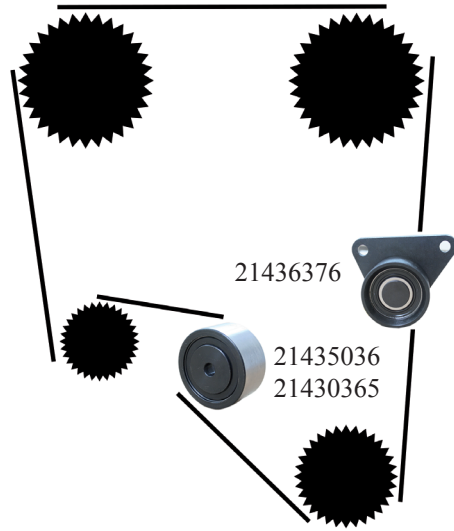

21430011

21430012

21430014

21430015 & 21430019

21430017

21430018

<p>21430021</p>  <p>21436377</p> <p>21435036 21430365</p> <p>Detailed description: This diagram shows a timing belt system with four gears. The top two gears are connected by a horizontal belt. The bottom two gears are connected by another horizontal belt. A vertical belt connects the left gear of the top pair to the left gear of the bottom pair. A third vertical belt connects the right gear of the top pair to the right gear of the bottom pair. A pulley with a bracket is shown on the right side, connected to the right gear of the bottom pair. Two other pulleys are shown: one on the left side connected to the left gear of the bottom pair, and one at the bottom center connected to the right gear of the bottom pair.</p>	<p>21430025</p>  <p>21432561</p> <p>21433068</p> <p>Detailed description: This diagram shows a timing belt system with three gears. The top gear is connected to the bottom gear by a vertical belt. A diagonal belt connects the top gear to the left gear. Another diagonal belt connects the top gear to the right gear. A pulley with a bracket is shown on the right side, connected to the right gear. A pulley is shown on the left side connected to the left gear. A pulley is shown at the bottom center connected to the bottom gear.</p>
<p>21430026</p>  <p>21432561</p> <p>21431687</p> <p>Detailed description: This diagram shows a timing belt system with four gears. The top two gears are connected by a horizontal belt. The bottom two gears are connected by another horizontal belt. A vertical belt connects the left gear of the top pair to the left gear of the bottom pair. A diagonal belt connects the right gear of the top pair to the left gear of the bottom pair. A pulley with a bracket is shown on the right side, connected to the right gear of the bottom pair. A pulley is shown on the left side connected to the left gear of the bottom pair. A pulley is shown at the bottom center connected to the right gear of the bottom pair.</p>	<p>21430028</p>  <p>21436376</p> <p>21437955</p> <p>Detailed description: This diagram shows a timing belt system with four gears. The top two gears are connected by a horizontal belt. The bottom two gears are connected by another horizontal belt. A vertical belt connects the left gear of the top pair to the left gear of the bottom pair. A diagonal belt connects the right gear of the top pair to the left gear of the bottom pair. A pulley with a bracket is shown on the right side, connected to the right gear of the bottom pair. A pulley is shown on the left side connected to the left gear of the bottom pair. A pulley is shown at the bottom center connected to the right gear of the bottom pair.</p>
<p>21430029</p>  <p>21436376</p> <p>21437832</p> <p>Detailed description: This diagram shows a timing belt system with four gears. The top two gears are connected by a horizontal belt. The bottom two gears are connected by another horizontal belt. A vertical belt connects the left gear of the top pair to the left gear of the bottom pair. A diagonal belt connects the right gear of the top pair to the left gear of the bottom pair. A pulley with a bracket is shown on the right side, connected to the right gear of the bottom pair. A pulley is shown on the left side connected to the left gear of the bottom pair. A pulley is shown at the bottom center connected to the right gear of the bottom pair.</p>	<p>21430030</p>  <p>21432665</p> <p>21433651</p> <p>Detailed description: This diagram shows a timing belt system with three gears. The top gear is connected to the bottom gear by a vertical belt. A diagonal belt connects the top gear to the left gear. Another diagonal belt connects the top gear to the right gear. A pulley with a bracket is shown on the right side, connected to the right gear. A pulley is shown on the left side connected to the left gear. A pulley is shown at the bottom center connected to the bottom gear.</p>