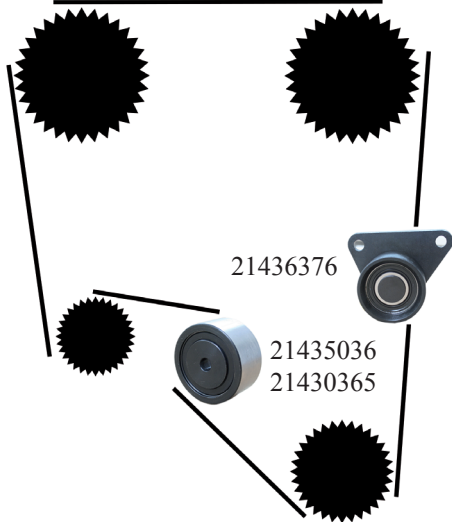

21430011

21430012

21430014

21430015 & 21430019

21430017

21430018

<p>21430021</p>  <p>21436377</p> <p>21435036 21430365</p> <p>Detailed description: This diagram shows a timing belt system with four gears. The top two gears are connected by a horizontal belt. The bottom two gears are connected by another horizontal belt. A vertical belt connects the left gear of the top pair to the left gear of the bottom pair. A third vertical belt connects the right gear of the top pair to the right gear of the bottom pair. A pulley with a bracket is shown on the right side, connected to the right gear of the bottom pair. Two other pulleys are shown: one on the left side connected to the left gear of the bottom pair, and one at the bottom center connected to the right gear of the bottom pair.</p>	<p>21430025</p>  <p>21432561</p> <p>21433068</p> <p>Detailed description: This diagram shows a timing belt system with three gears. The top gear is connected to the bottom gear by a vertical belt. A diagonal belt connects the top gear to the left gear. Another diagonal belt connects the top gear to the right gear. A pulley with a bracket is shown on the right side, connected to the right gear. A pulley is shown on the left side connected to the left gear. A pulley is shown at the bottom center connected to the bottom gear.</p>
<p>21430026</p>  <p>21432561</p> <p>21431687</p> <p>Detailed description: This diagram shows a timing belt system with four gears. The top two gears are connected by a horizontal belt. The bottom two gears are connected by another horizontal belt. A vertical belt connects the left gear of the top pair to the left gear of the bottom pair. A diagonal belt connects the right gear of the top pair to the left gear of the bottom pair. A pulley with a bracket is shown on the right side, connected to the right gear of the bottom pair. A pulley is shown on the left side connected to the left gear of the bottom pair. A pulley is shown at the bottom center connected to the right gear of the bottom pair.</p>	<p>21430028</p>  <p>21436376</p> <p>21437955</p> <p>Detailed description: This diagram shows a timing belt system with four gears. The top two gears are connected by a horizontal belt. The bottom two gears are connected by another horizontal belt. A vertical belt connects the left gear of the top pair to the left gear of the bottom pair. A diagonal belt connects the right gear of the top pair to the left gear of the bottom pair. A pulley with a bracket is shown on the right side, connected to the right gear of the bottom pair. A pulley is shown on the left side connected to the left gear of the bottom pair. A pulley is shown at the bottom center connected to the right gear of the bottom pair.</p>
<p>21430029</p>  <p>21436376</p> <p>21437832</p> <p>Detailed description: This diagram shows a timing belt system with four gears. The top two gears are connected by a horizontal belt. The bottom two gears are connected by another horizontal belt. A vertical belt connects the left gear of the top pair to the left gear of the bottom pair. A diagonal belt connects the right gear of the top pair to the left gear of the bottom pair. A pulley with a bracket is shown on the right side, connected to the right gear of the bottom pair. A pulley is shown on the left side connected to the left gear of the bottom pair. A pulley is shown at the bottom center connected to the right gear of the bottom pair.</p>	<p>21430030</p>  <p>21432665</p> <p>21433651</p> <p>Detailed description: This diagram shows a timing belt system with three gears. The top gear is connected to the bottom gear by a vertical belt. A diagonal belt connects the top gear to the left gear. Another diagonal belt connects the top gear to the right gear. A pulley with a bracket is shown on the right side, connected to the right gear. A pulley is shown on the left side connected to the left gear. A pulley is shown at the bottom center connected to the bottom gear.</p>